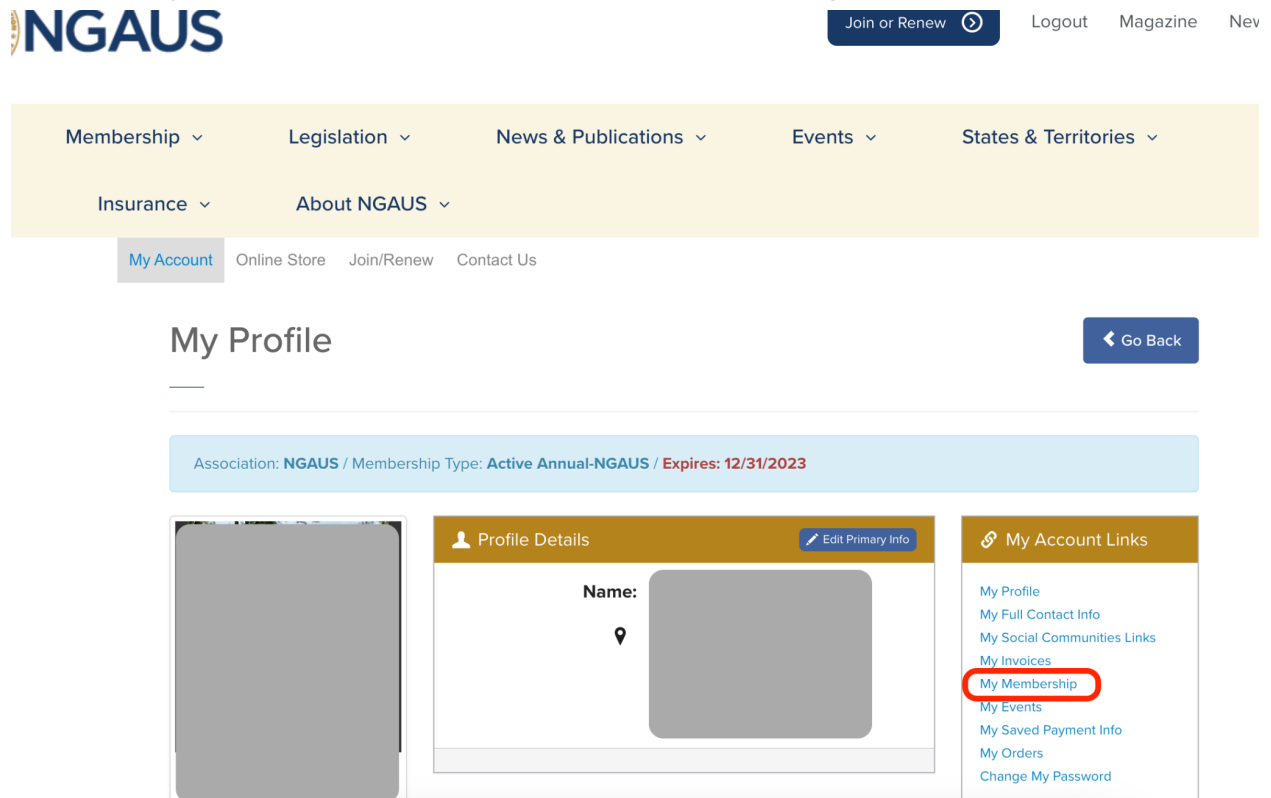

How To log into the NGAUS Site

1. First go to the NGAUS site. [Link](#)

2. Next, sign in or create an account.

3. To find your membership start date, click on “My Memberships.”

4. Next, you should see when you joined NGAUS and HNGA.

My Memberships

[← Back to My Profile](#)

[My Account Menu ▾](#)

My Memberships							
Association	Type	Effective	Expires	Joined	Terminates	Rejoin/Renew	Automatically Renew
NGAUS	Active Annual-NGAUS	01/01/2023	12/31/2023	03/20/2021		Renew	